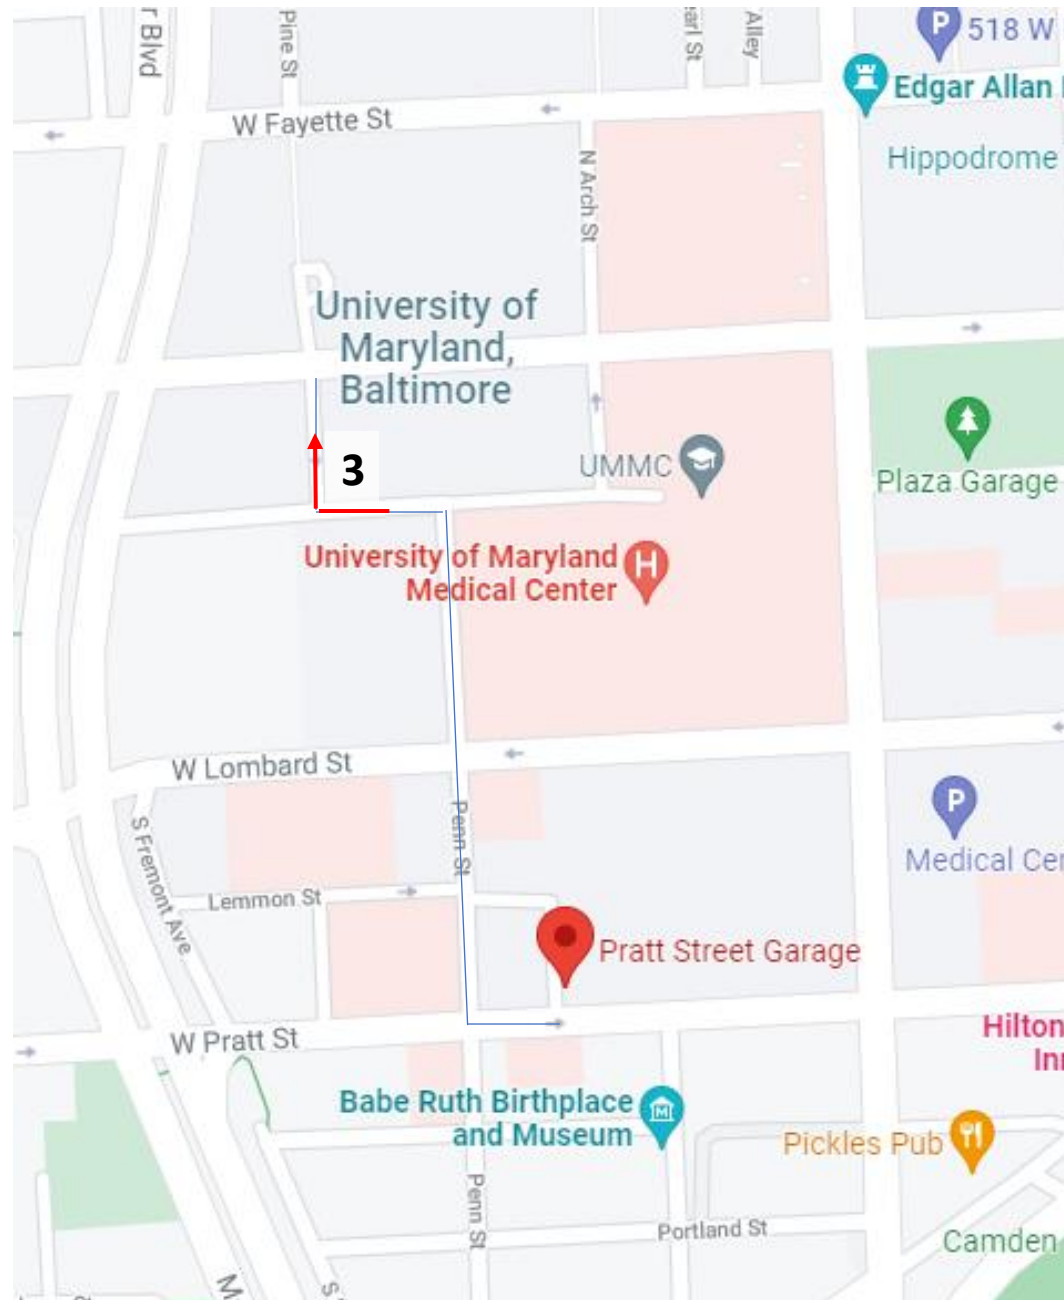

The Charm'tastic Mile, 646 W Pratt St, Baltimore, MD 21201

Garage

Turn in here

1. After parking, go west on Pratt Street, toward the blue awning (Penn Restaurant) and take a right on Penn Street.

2. Follow Penn Street, past the Hospital shock Trauma entrance, until it ends on Redwood Street. Go left under the building.

3

3. At the next intersection, go right onto Pine street, which will lead you underneath a bridgeway.

4. The next intersection is West Baltimore Street.  
Our building is the one on your right.