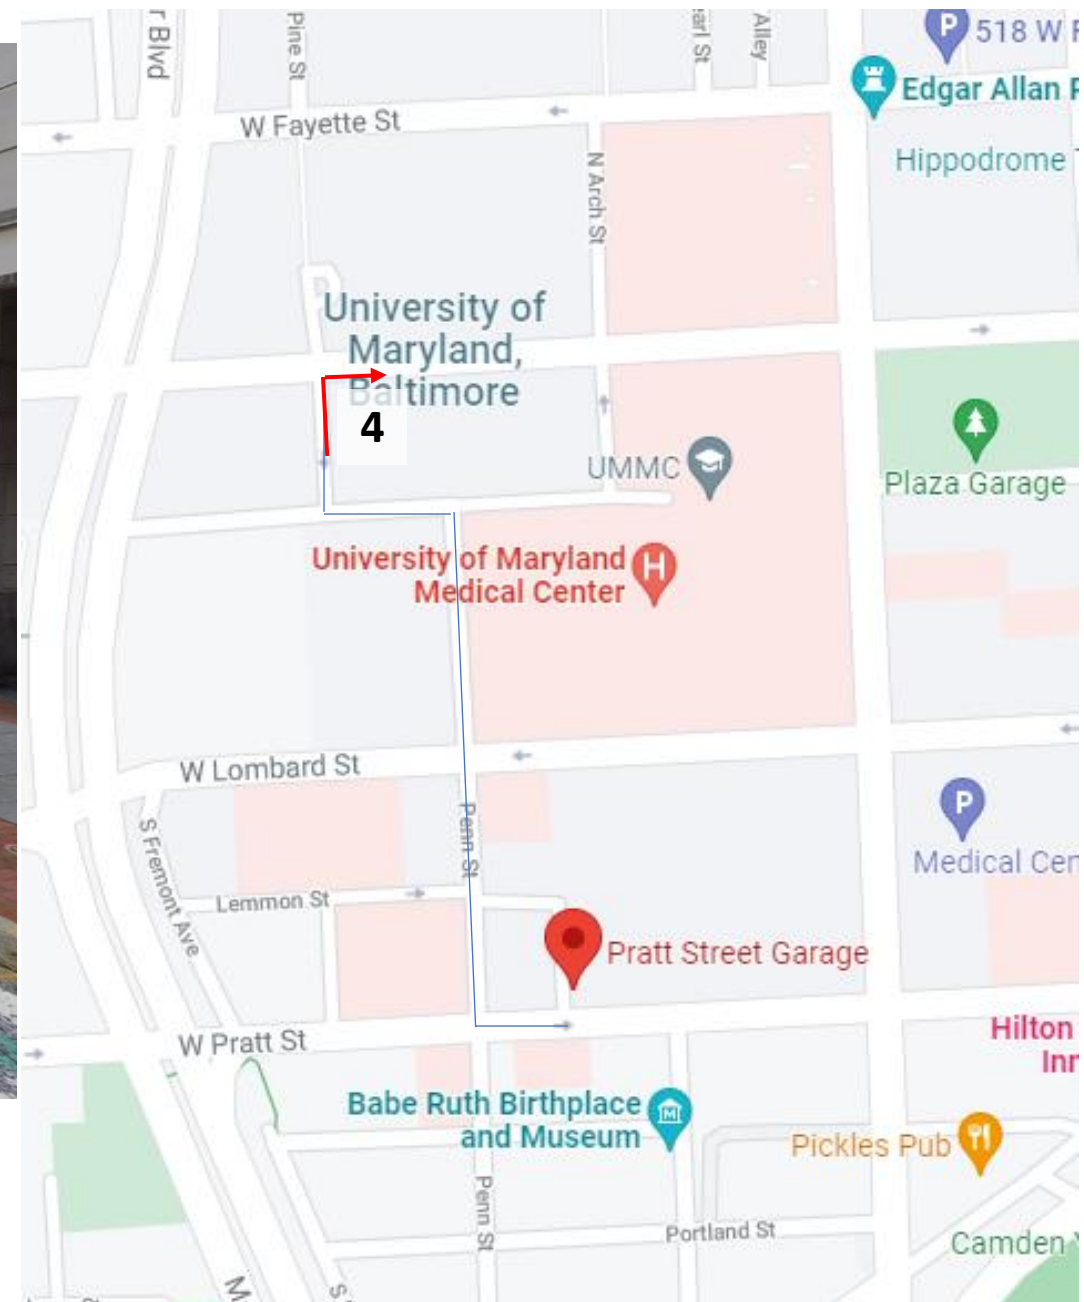

The Charm'tastic Mile, 646 W Pratt St, Baltimore, MD 21201

Garage

Turn in here

1. After parking, go west on Pratt Street, toward the blue awning (Penn Restaurant) and take a right on Penn Street.

2. Follow Penn Street, past the Hospital shock Trauma entrance, until it ends on Redwood Street. Go left under the building.

3

3. At the next intersection, go right onto Pine street, which will lead you underneath a bridgeway.

4. The next intersection is West Baltimore Street.  
Our building is the one on your right.