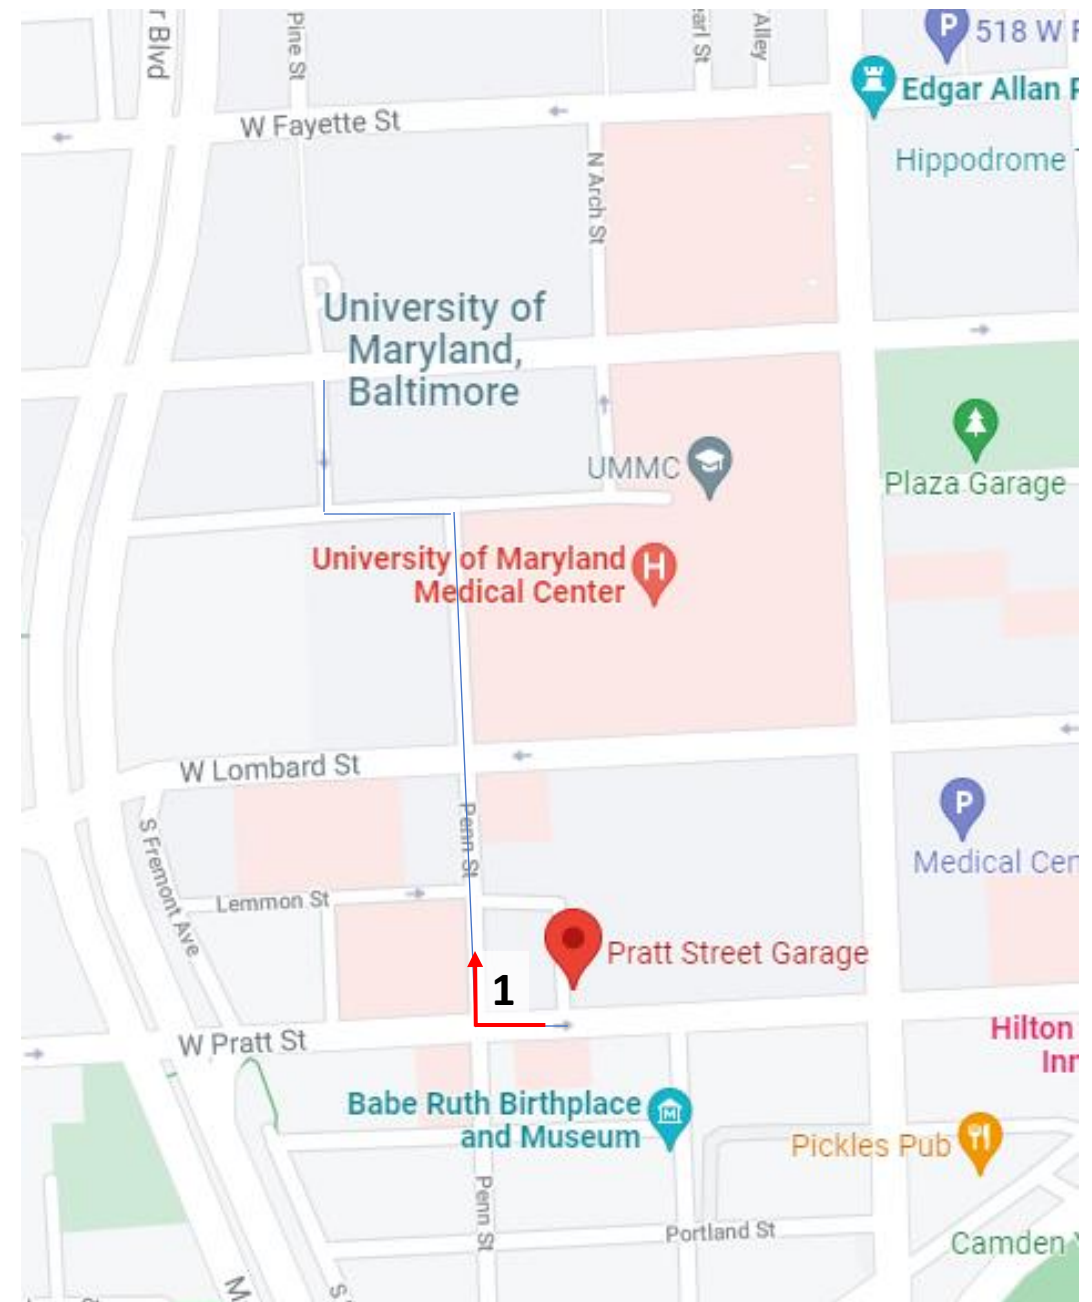

The Charm'tastic Mile, 646 W Pratt St, Baltimore, MD 21201

Garage

Turn in here

1. After parking, go west on Pratt Street, toward the blue awning (Penn Restaurant) and take a right on Penn Street.

2. Follow Penn Street, past the Hospital shock Trauma entrance, until it ends on Redwood Street. Go left under the building.

3

3. At the next intersection, go right onto Pine street, which will lead you underneath a bridgeway.

4. The next intersection is West Baltimore Street.  
Our building is the one on your right.