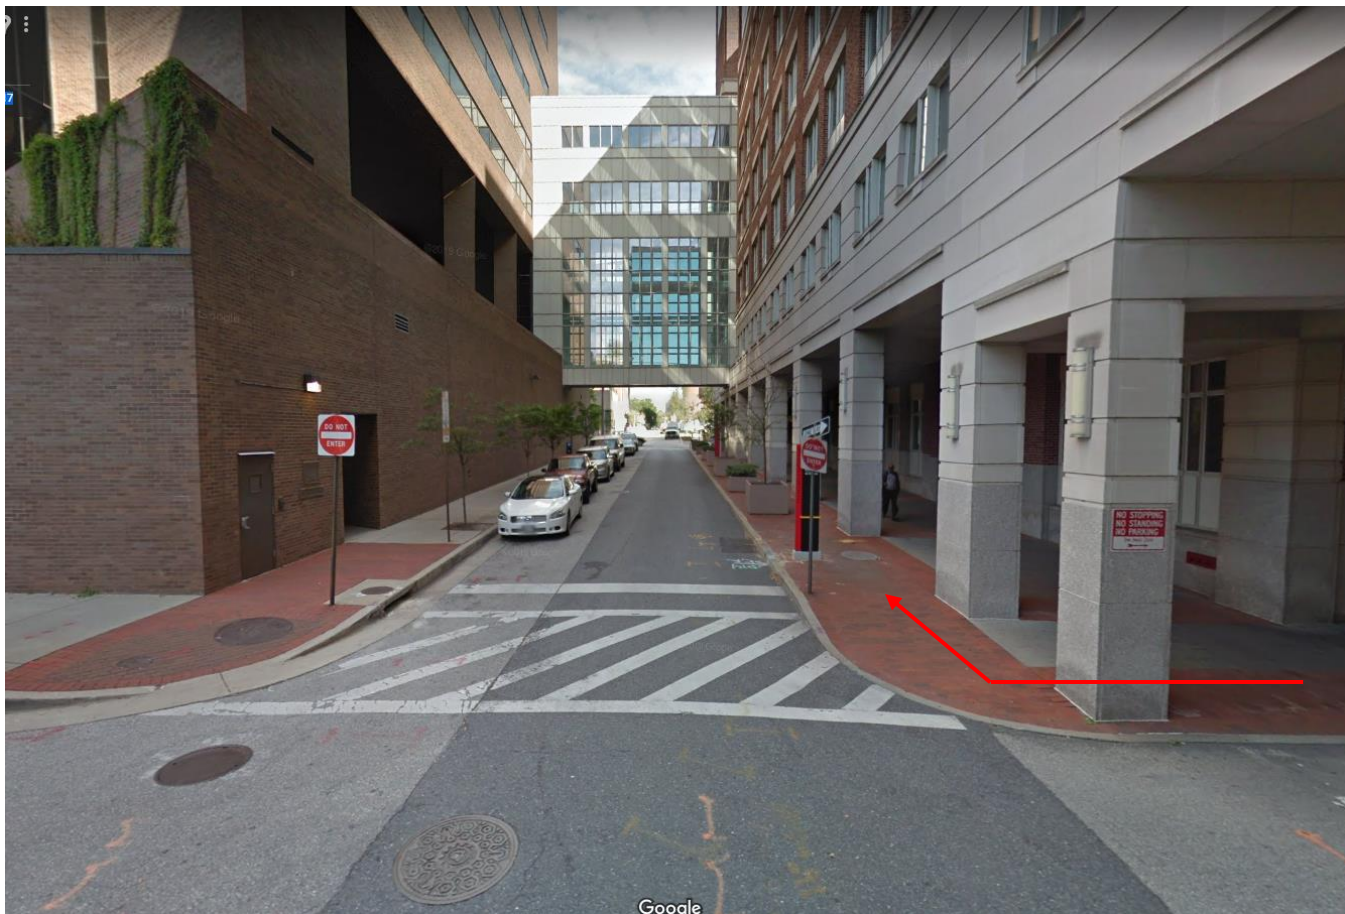

The Charm'tastic Mile, 646 W Pratt St, Baltimore, MD 21201

Garage

Turn in here

1. After parking, go west on Pratt Street, toward the blue awning (Penn Restaurant) and take a right on Penn Street.

2. Follow Penn Street, past the Hospital shock Trauma entrance, until it ends on Redwood Street. Go left under the building.

3

3. At the next intersection, go right onto Pine street, which will lead you underneath a bridgeway.

4. The next intersection is West Baltimore Street.  
Our building is the one on your right.