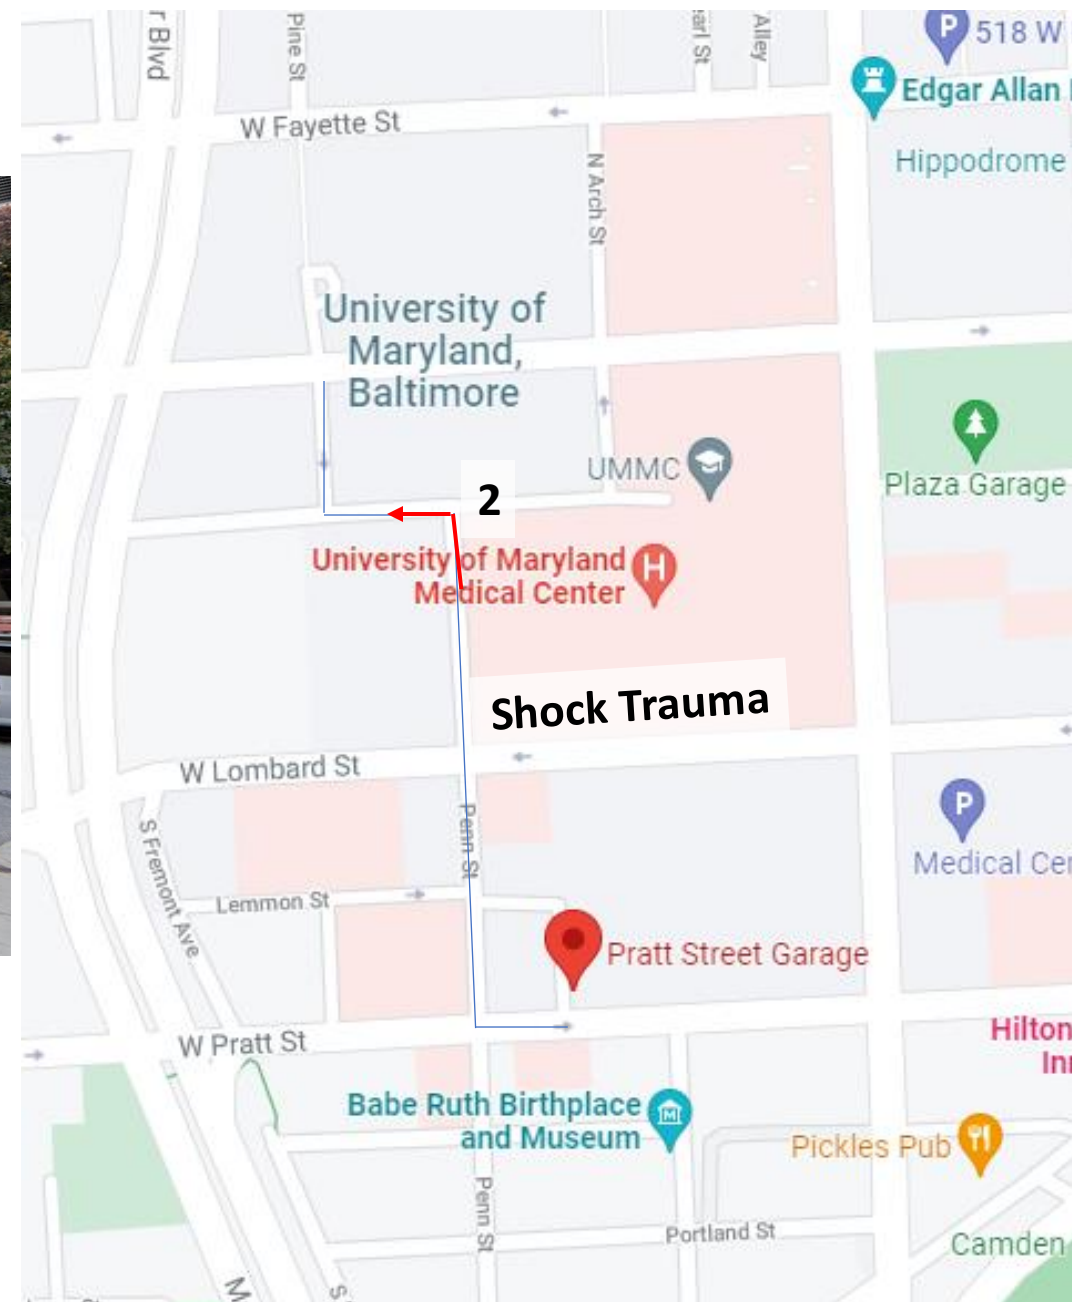

The Charm'tastic Mile, 646 W Pratt St, Baltimore, MD 21201

Garage

Turn in here

1. After parking, go west on Pratt Street, toward the blue awning (Penn Restaurant) and take a right on Penn Street.

2. Follow Penn Street, past the Hospital shock Trauma entrance, until it ends on Redwood Street. Go left under the building.

3

3. At the next intersection, go right onto Pine street, which will lead you underneath a bridgeway.

4. The next intersection is West Baltimore Street.  
Our building is the one on your right.